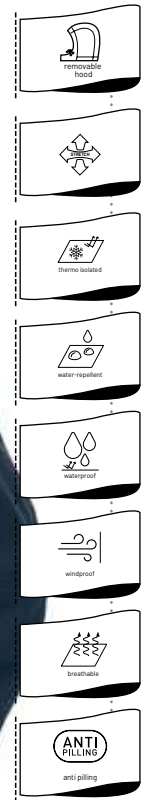

Casaco Softshell Women 340g - 92% Poliéster/ 8% Elastano  
 Cazadora Softshell Women 340g - 92% Poliéster/ 8% Elastano

52.08 €

51.26 €

HOODED SOFTSHELL MEN

HOODED SOFTSHELL WOMEN

BC560054 JM950

S, M, L, XL, 2XL