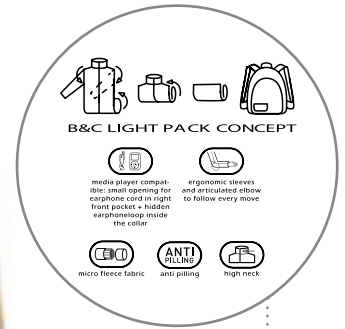

BC560059 FM717

S, M, L, XL, 2XL

Casaco Polar B&C Coolstar 170g - 100% Poliéster anti-pilling
Chaqueta Polar B&C Coolstar 170g - 100% Poliéster anti-pilling

30,04 €

27,88 €

BC560060 FW752

S, M, L, XL

Casaco Polar B&C Coolstar Women 170g - 100% Poliéster anti-pilling
Chaqueta Polar B&C Coolstar Women 170g - 100% Poliéster anti-pilling

30,04 €

27,88 €