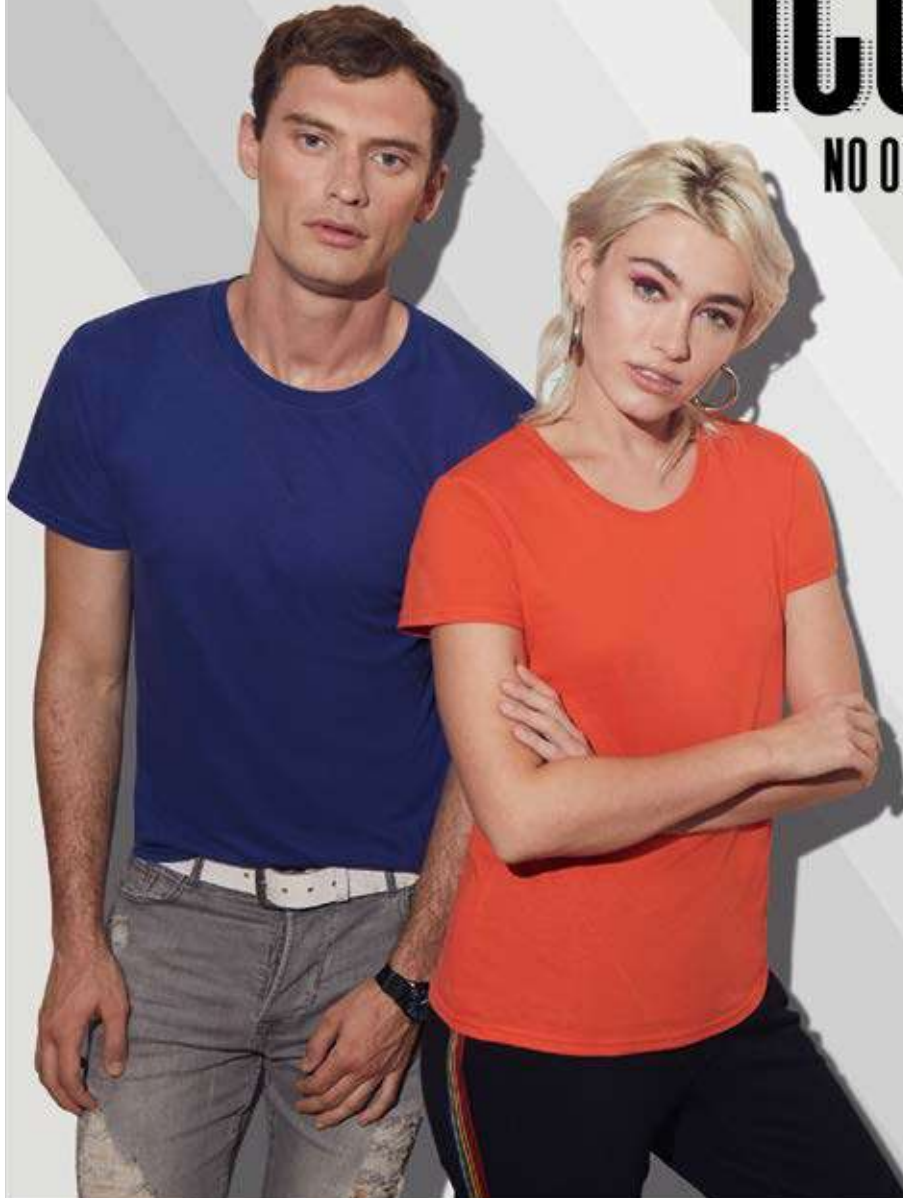

# ICONIC

NO ORDINARY T

**MEET THE GAME-CHANGING NEW ICONIC T BY FRUIT OF THE LOOM.**

Made from a lightweight 150gm/m<sup>2</sup> 100% combed Ringspun cotton, cut in a fashion-led tailored fit, with a completely-removable neck label and available in 16 solid colours - including stunning new Flame and Cobalt Blue - plus 7 eye-catching Marks, each delivering outstanding print results, it's your new favourite T.