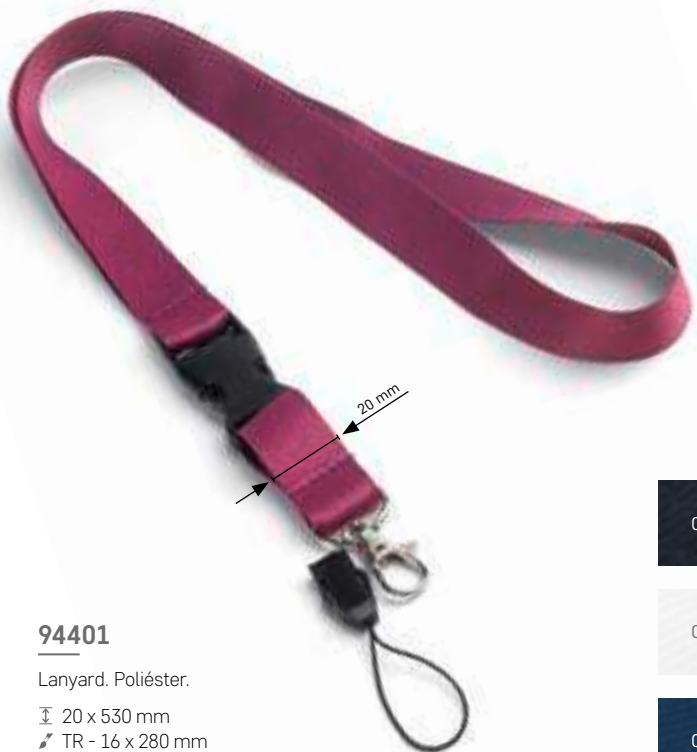

94401

Lanyard. Poliéster.

∓ 20 x 530 mm

TR - 16 x 280 mm